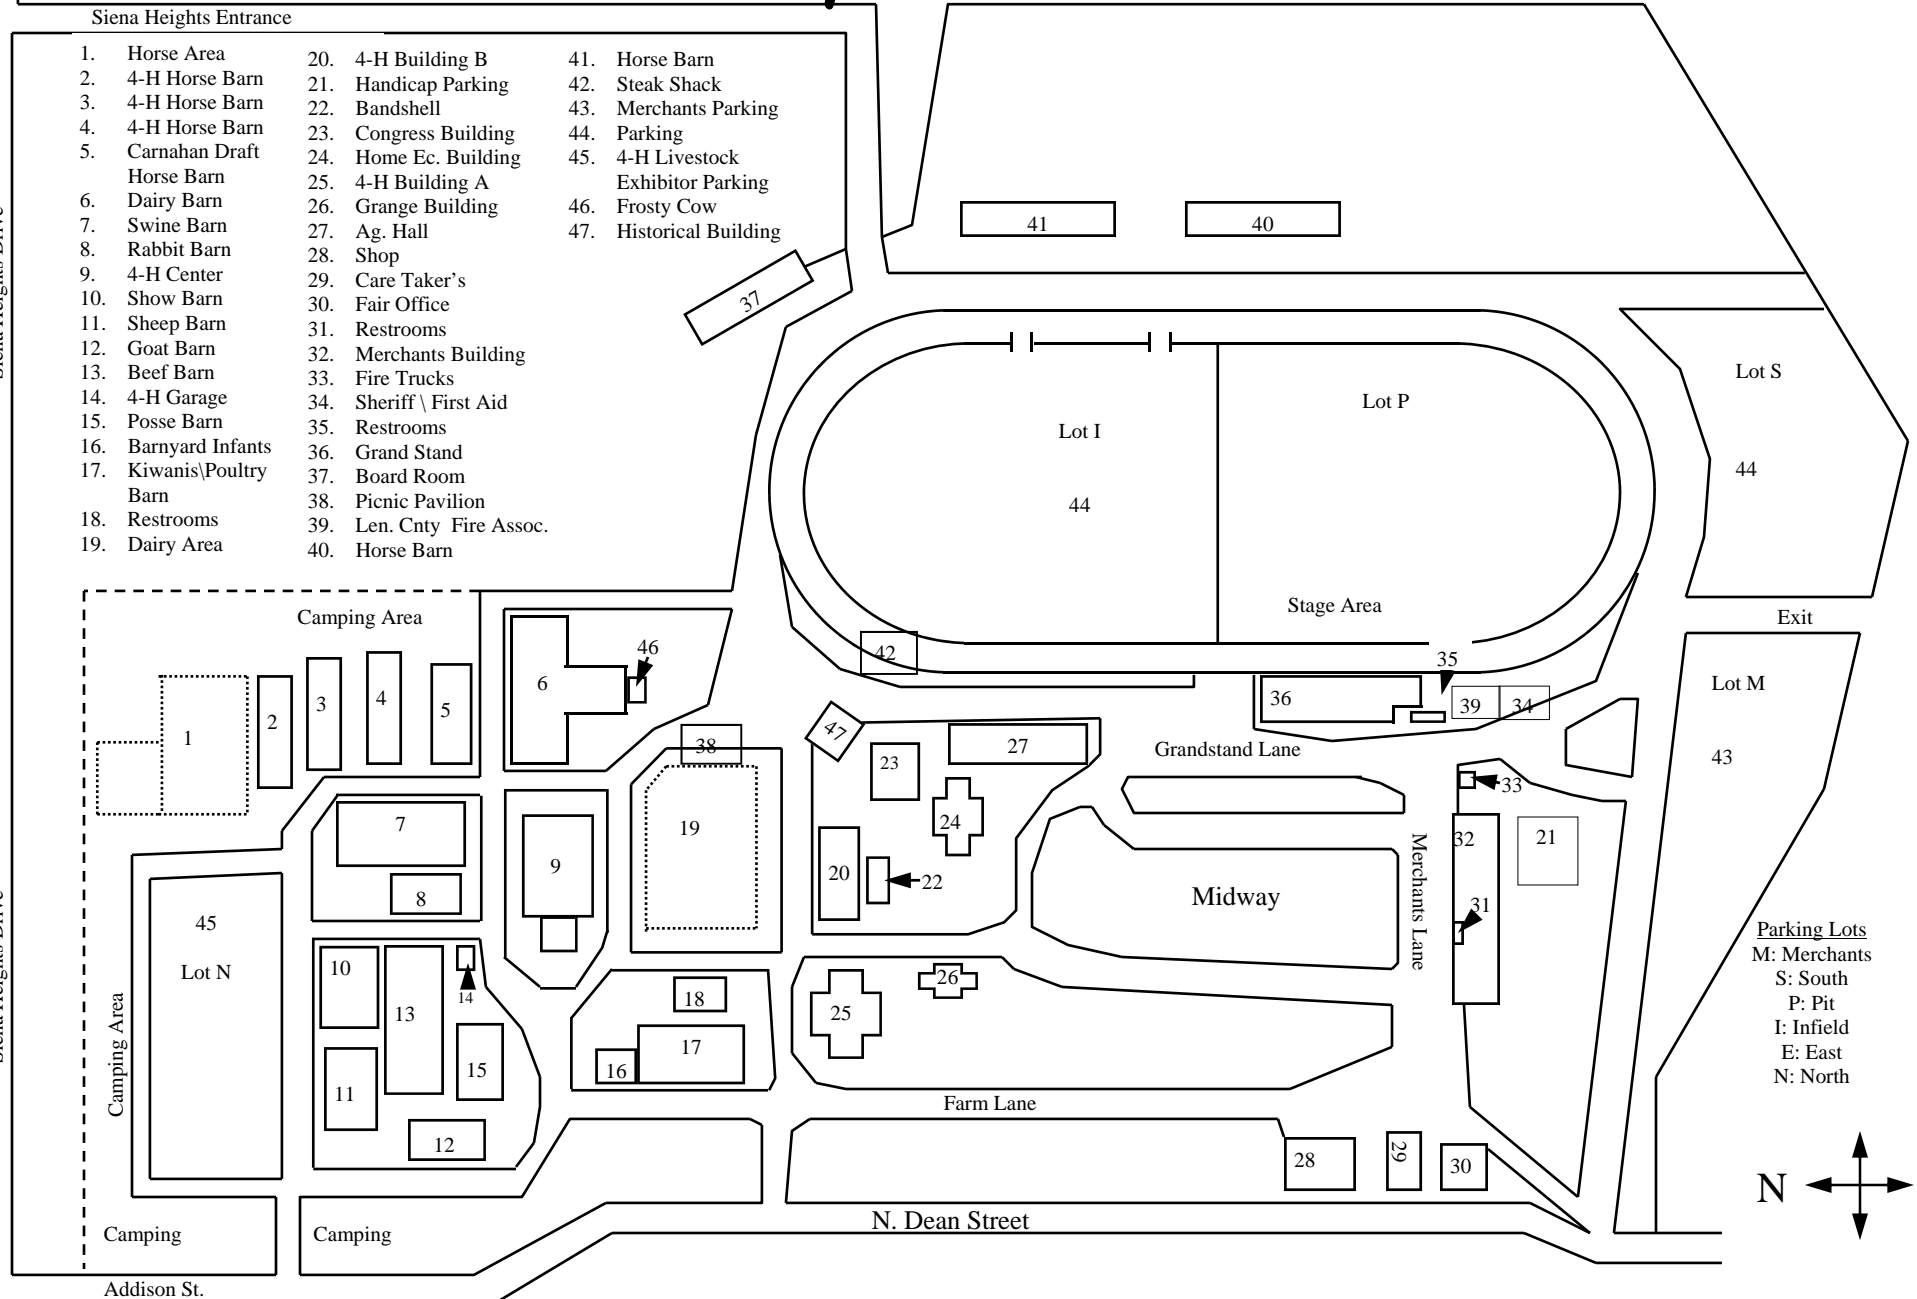

Lenawee County Fair and Event Grounds

Siena Heights Entrance

- | | | |
|------------------------------|---------------------------|-------------------------------------|
| 1. Horse Area | 20. 4-H Building B | 41. Horse Barn |
| 2. 4-H Horse Barn | 21. Handicap Parking | 42. Steak Shack |
| 3. 4-H Horse Barn | 22. Bandshell | 43. Merchants Parking |
| 4. 4-H Horse Barn | 23. Congress Building | 44. Parking |
| 5. Carnahan Draft Horse Barn | 24. Home Ec. Building | 45. 4-H Livestock Exhibitor Parking |
| 6. Dairy Barn | 25. 4-H Building A | 46. Frosty Cow |
| 7. Swine Barn | 26. Grange Building | 47. Historical Building |
| 8. Rabbit Barn | 27. Ag. Hall | |
| 9. 4-H Center | 28. Shop | |
| 10. Show Barn | 29. Care Taker's | |
| 11. Sheep Barn | 30. Fair Office | |
| 12. Goat Barn | 31. Restrooms | |
| 13. Beef Barn | 32. Merchants Building | |
| 14. 4-H Garage | 33. Fire Trucks | |
| 15. Posse Barn | 34. Sheriff \ First Aid | |
| 16. Barnyard Infants | 35. Restrooms | |
| 17. Kiwanis\Poultry Barn | 36. Grand Stand | |
| 18. Restrooms | 37. Board Room | |
| 19. Dairy Area | 38. Picnic Pavilion | |
| | 39. Len. Cnty Fire Assoc. | |
| | 40. Horse Barn | |

Siena Heights Drive

Siena Heights Drive

Parking Lots
M: Merchants
S: South
P: Pit
I: Infield
E: East
N: North